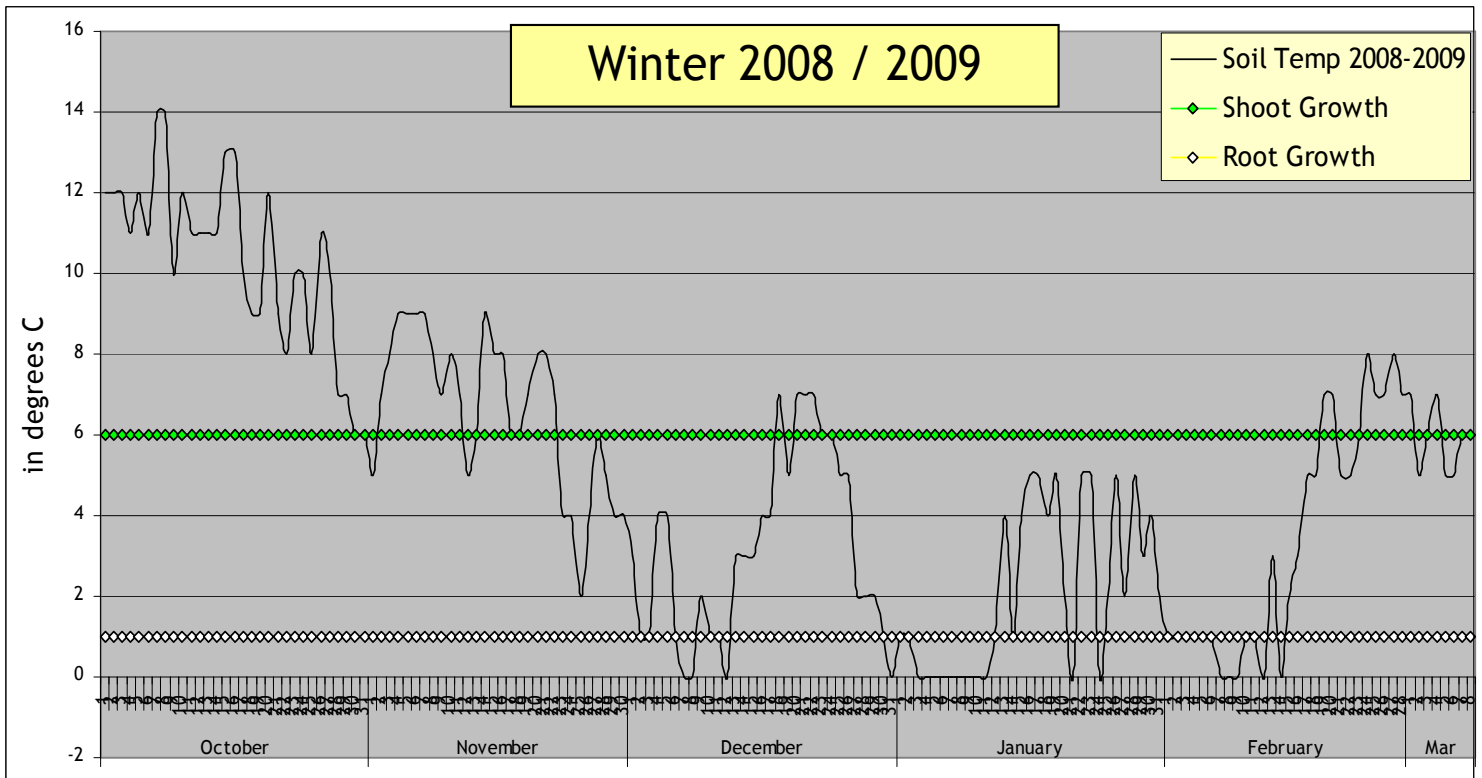

Weather Statistics Comparison - Winter 2008 / 2009 vs. Winter 2009 / 2010

Winter 2008 / 2009 - Number of growth days between Jan 1st, 2009 - Mar 8th, 2009 = 13
 Winter 2009 / 2010 - Number of growth days between Jan 1st, 2010 - Mar 8th, 2010 = 3

Winter 2008 / 2009 - Number of frost days = 44 Lowest Temperature -9 °C
 Winter 2009 / 2010 - Number of frost days = 45 Lowest Temperature -17 °C