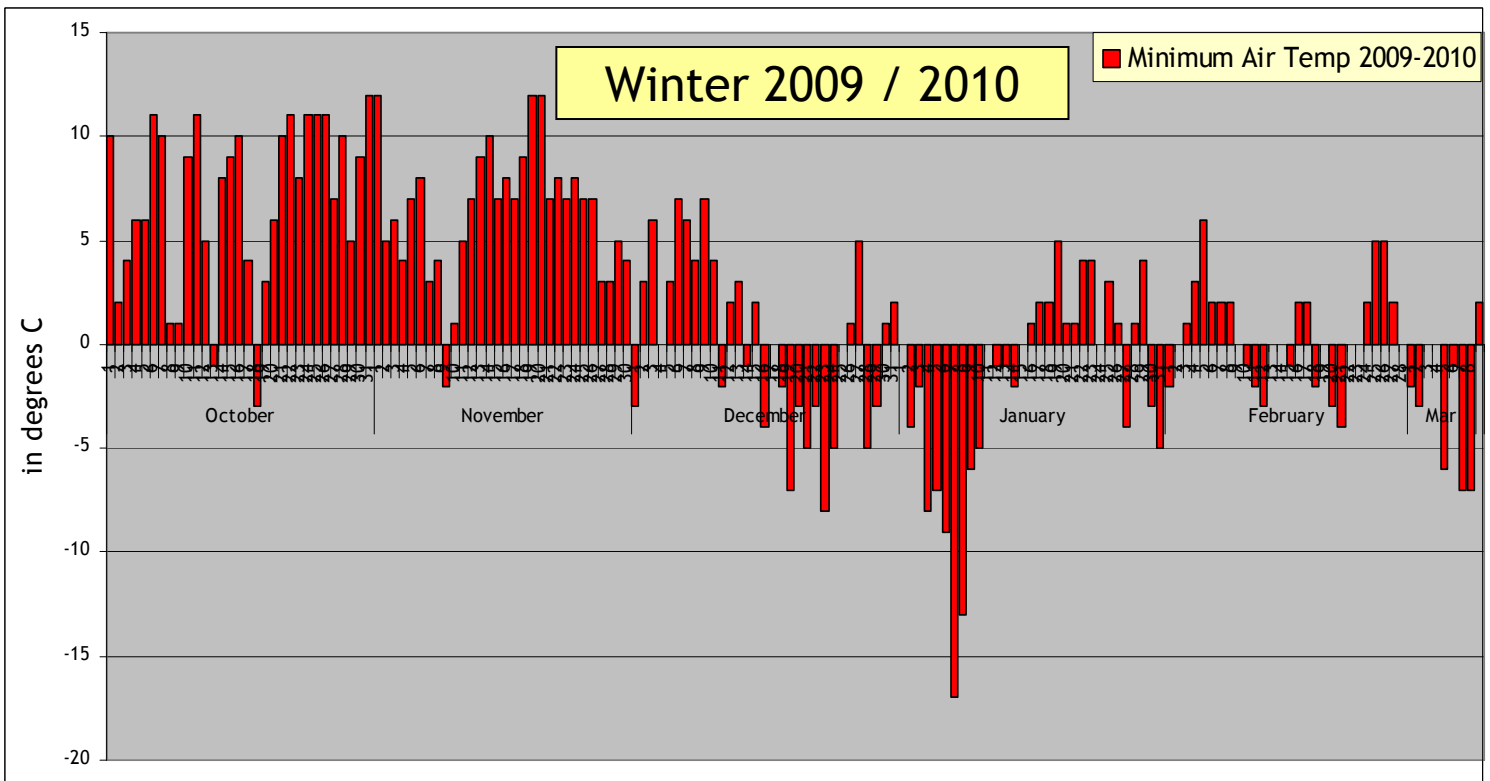

Weather Statistics Comparison - Winter 2008 / 2009 vs. Winter 2009 / 2010

Winter 2008 / 2009 - Number of growth days between Jan 1st, 2009 - Mar 8th, 2009 = 13
 Winter 2009 / 2010 - Number of growth days between Jan 1st, 2010 - Mar 8th, 2010 = 3

Winter 2008 / 2009 - Number of frost days = 44 Lowest Temperature -9 °C
 Winter 2009 / 2010 - Number of frost days = 45 Lowest Temperature -17 °C