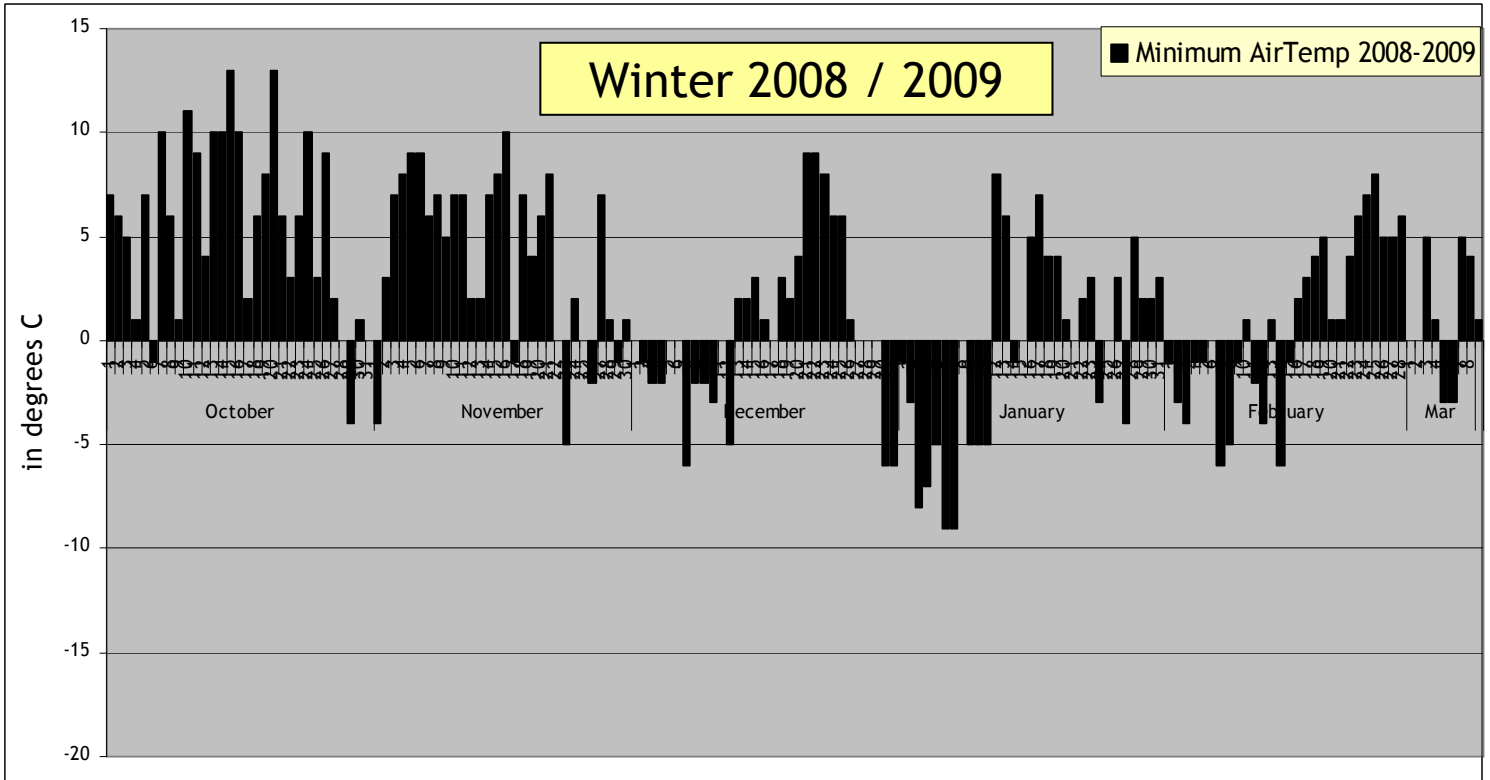

Weather Statistics Comparison - Winter 2008 / 2009 vs. Winter 2009 / 2010

Winter 2008 / 2009 - Number of growth days between Jan 1st, 2009 - Mar 8th, 2009 = 13
 Winter 2009 / 2010 - Number of growth days between Jan 1st, 2010 - Mar 8th, 2010 = 3

Winter 2008 / 2009 - Number of frost days = 44 Lowest Temperature -9 °C
 Winter 2009 / 2010 - Number of frost days = 45 Lowest Temperature -17 °C