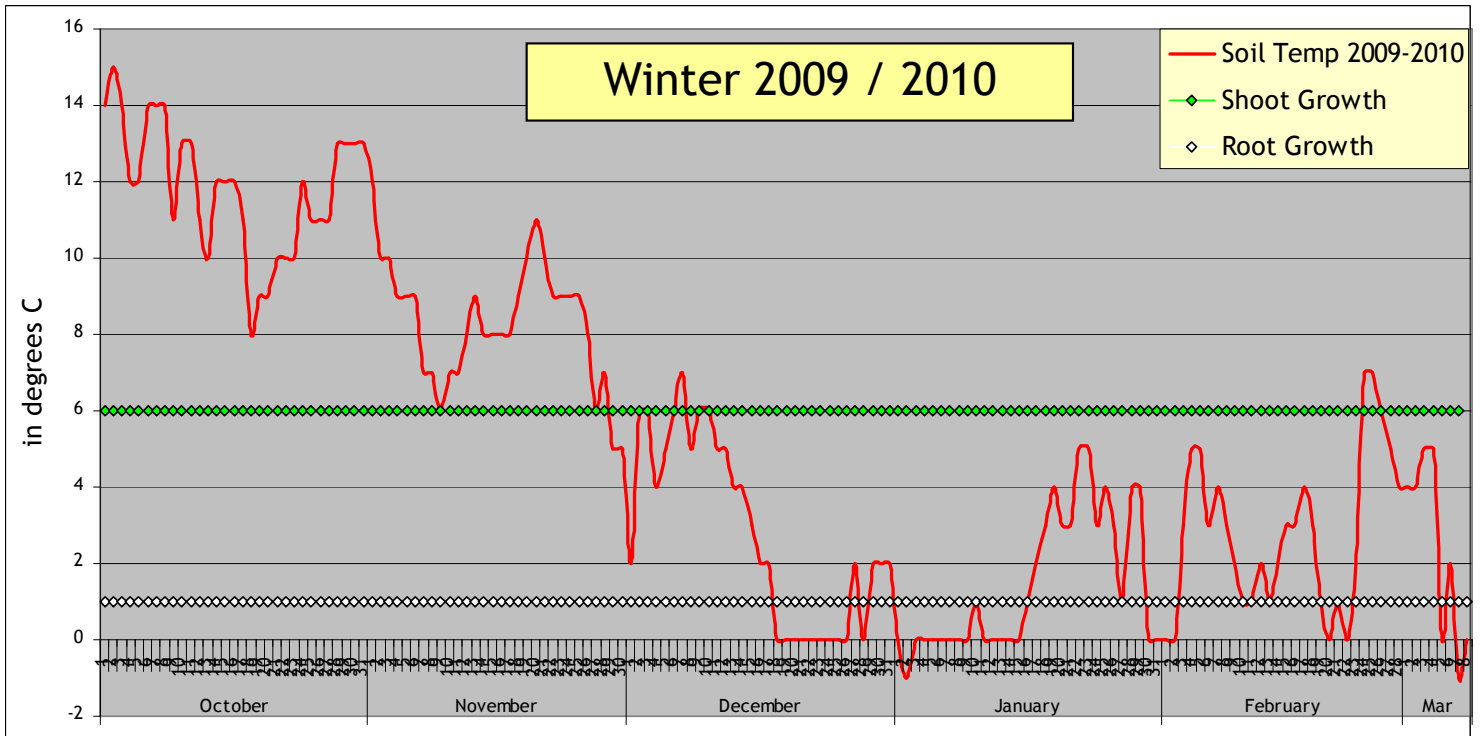

Weather Statistics Comparison - Winter 2008 / 2009 vs. Winter 2009 / 2010

Winter 2008 / 2009 - Number of growth days between Jan 1st, 2009 - Mar 8th, 2009 = 13
 Winter 2009 / 2010 - Number of growth days between Jan 1st, 2010 - Mar 8th, 2010 = 3

Winter 2008 / 2009 - Number of frost days = 44 Lowest Temperature -9 °C
 Winter 2009 / 2010 - Number of frost days = 45 Lowest Temperature -17 °C